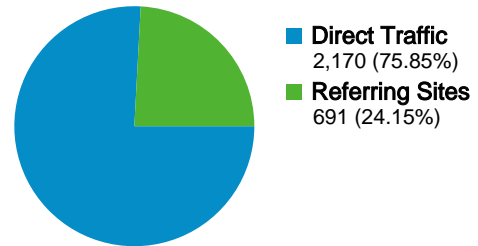

Site Usage

2,861 Visits

86.86% Bounce Rate

3,418 Pageviews

00:00:53 Avg. Time on Site

1.19 Pages/Visit

90.56% % New Visits

Visitors Overview

Map Overlay world

Traffic Sources Overview

Content Overview

Pages	Pageviews	% Pageviews
/	3,418	100.00%

2,591 people visited this site

- 2,861** Visits
- 2,591** Absolute Unique Visitors
- 3,418** Pageviews
- 1.19** Average Pageviews
- 00:00:53** Time on Site
- 86.86%** Bounce Rate
- 90.56%** New Visits

All traffic sources sent a total of 2,861 visits

- 75.85% Direct Traffic
- 24.15% Referring Sites
- 0.00% Search Engines

Top Traffic Sources

Sources	Visits	% visits
(direct) ((none))	2,170	75.85%
motori.hr (referral)	127	4.44%
losebrije.com (referral)	118	4.12%
mail.google.com (referral)	66	2.31%
hraweb.com (referral)	25	0.87%

Keywords	Visits	% visits
There is no data for this view.		

2,861 visits came from 23 countries/territories

Site Usage

Visits	Pages/Visit	Avg. Time on Site	% New Visits	Bounce Rate	
2,861 % of Site Total: 100.00%	1.19 Site Avg: 1.19 (0.00%)	00:00:53 Site Avg: 00:00:53 (0.00%)	90.46% Site Avg: 90.56% (-0.12%)	86.86% Site Avg: 86.86% (0.00%)	
Country/Territory	Visits	Pages/Visit	Avg. Time on Site	% New Visits	Bounce Rate
Croatia	2,627	1.20	00:00:54	90.26%	86.79%
Austria	90	1.14	00:00:41	93.33%	88.89%
Germany	23	1.26	00:00:35	95.65%	82.61%
Bosnia and Herzegovina	16	1.00	00:00:00	93.75%	100.00%
Slovenia	16	1.88	00:01:48	87.50%	68.75%
Netherlands	13	1.00	00:00:00	84.62%	100.00%
United States	10	1.00	00:00:00	100.00%	100.00%
Czech Republic	9	1.00	00:00:00	88.89%	100.00%
United Kingdom	9	1.22	00:01:57	88.89%	77.78%
Switzerland	8	1.00	00:00:00	100.00%	100.00%