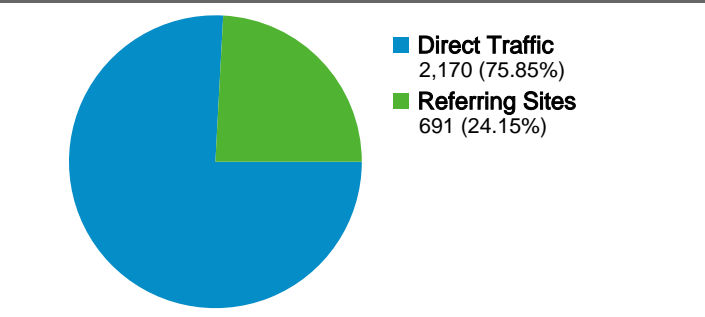

Site Usage

2,861 Visits

86.86% Bounce Rate

3,418 Pageviews

00:00:53 Avg. Time on Site

1.19 Pages/Visit

90.56% % New Visits

Visitors Overview

Map Overlay world

Traffic Sources Overview

Content Overview

Pages	Pageviews	% Pageviews
/	3,418	100.00%

2,591 people visited this site

- 2,861** Visits
- 2,591** Absolute Unique Visitors
- 3,418** Pageviews
- 1.19** Average Pageviews
- 00:00:53** Time on Site
- 86.86%** Bounce Rate
- 90.56%** New Visits

All traffic sources sent a total of 2,861 visits

- 75.85% Direct Traffic
- 24.15% Referring Sites
- 0.00% Search Engines

Top Traffic Sources

Sources	Visits	% visits
(direct) ((none))	2,170	75.85%
motori.hr (referral)	127	4.44%
losebrije.com (referral)	118	4.12%
mail.google.com (referral)	66	2.31%
hraweb.com (referral)	25	0.87%

Keywords	Visits	% visits
There is no data for this view.		

2,861 visits came from 23 countries/territories

Site Usage

Visits	Pages/Visit	Avg. Time on Site	% New Visits	Bounce Rate	
2,861 % of Site Total: 100.00%	1.19 Site Avg: 1.19 (0.00%)	00:00:53 Site Avg: 00:00:53 (0.00%)	90.46% Site Avg: 90.56% (-0.12%)	86.86% Site Avg: 86.86% (0.00%)	
Country/Territory	Visits	Pages/Visit	Avg. Time on Site	% New Visits	Bounce Rate
Croatia	2,627	1.20	00:00:54	90.26%	86.79%
Austria	90	1.14	00:00:41	93.33%	88.89%
Germany	23	1.26	00:00:35	95.65%	82.61%
Bosnia and Herzegovina	16	1.00	00:00:00	93.75%	100.00%
Slovenia	16	1.88	00:01:48	87.50%	68.75%
Netherlands	13	1.00	00:00:00	84.62%	100.00%
United States	10	1.00	00:00:00	100.00%	100.00%
Czech Republic	9	1.00	00:00:00	88.89%	100.00%
United Kingdom	9	1.22	00:01:57	88.89%	77.78%
Switzerland	8	1.00	00:00:00	100.00%	100.00%